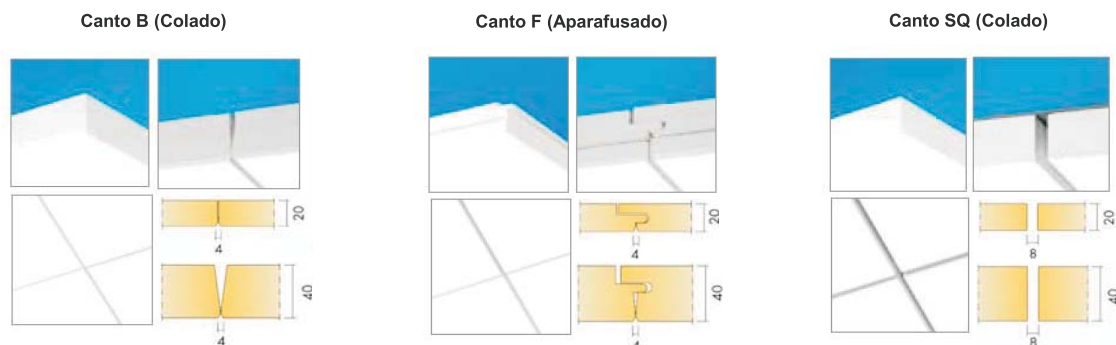

Tectos de fixação directa

Painéis absorventes de fixação directa

Nem sempre é possível instalar um tecto acústico com suspensão tradicional, no entanto, o ambiente acústico é de vital importância, para o bem estar das pessoas que utilizam o espaço. A Ecophon dispõe de soluções de tectos que podem ser fixos directamente ao tecto através de massa cola adesiva ou aparafusados.

Produtos	Artigo	Dimensões (mm)	Cor	m² / caixa	Un. / caixa	Preço PVP (€/m²)	Tipo de desconto
Focus B	35422900	600x600x20	White Frost	7,20	20	52,86	A
Focus F	35422800	600x600x20	White Frost	7,20	20	58,61	A
	35422801	1200x600x20		7,20	10		
Focus SQ	35403645	600x600x20	White Frost	7,20	20	52,86	A
	35403646	1200x600x20		8,64	12		
Master B	35442650	600x600x40	White Frost	3,60	10	74,70	A
Master F	35442550	600x600x40	White Frost	3,60	10	92,60	A
	35442551	1200x600x40		4,32	6		
Master SQ	35441060	600x600x40	White Frost	3,60	10	74,70	A
	35441061	1200x600x40		4,32	6		
Super G B	35592700	600x600x40	White 085	3,60	10	104,90	B
Super G SQ	35592780	1200x600x40	White 085	4,32	6	104,90	B

Acessórios	Artigo	Dimensões (mm)	Cor	Repercurssão p/m²	/ caixa	Preço PVP	Tipo de desconto
Balde 10L de massa cola adesiva, com base aquosa para instalação de painéis Focus, Master e Super G	26302100	300x300	--	0,3 a 0,4 lt./m²	10 lts	22,95 €/lt.	B
Balde 5L de massa cola adesiva, com base aquosa para instalação de painéis Focus, Master e Super G	26302101	150x150	--	0,3 a 0,4 lt./m²	5 lts.	24,07 €/lt.	
Espátula de plástico para aplicação de massa cola adesiva	26300216	173x96	Grey	--	5 un.	4,84 €/un.	B
Peça de plástico para colocar nas juntas e nivelar painéis	26300219	150x28	Black	--	100 un.	0,26 €/un.	B
Peça em aço galvanizado para fixação directa de painéis Focus F em tectos de betão (altura H = 6mm)	26300149	150x30	Galvanizado	--	100 un.	0,50 €/un.	B
Peça em aço galvanizado para fixação directa de painéis Master F em tectos de betão (altura H= 12 mm)	26300152	150x30	Galvanizado	--	100 un.	0,65 €/un.	B

Para uma correcta instalação de painéis tipo B ou F a sua fixação não deve ser efectuada em zonas pintadas.

Os painéis tipo B ou F devem ser aplicados em tectos o mais regular possível, de modo a garantir um bom acabamento do mesmo.